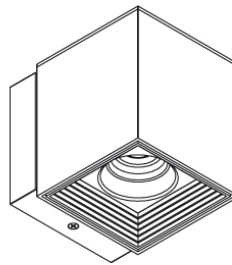

PROJECT	
TYPE	
NOTES	
QUANTITY	
DATE	

GENERAL

Series: Dau
 Brand: Milan
 Division: Design
 Mounting Type: Surface
 Mounting Location: Wall
 Subcategory: Up/Down Light

PHYSICAL

Shape: Cube
 Length (mm): 80
 Length (in): 3 1/8
 Height (mm): 101
 Height (in): 4
 Extension (mm): 114
 Extension (in): 4 1/2
 Light Distribution: Direct
 Weight (kg): 4.5
 Weight (lbs): 10

OPTICAL

Reflector°: 50° (available in 24° and 32° upon request)

RATINGS AND CERTIFICATIONS

Certified By: CSA Certified to UL and CSA Standards
 IP rating: IP44

108mm 4 1/4"

108mm 4 1/4"

J-Box cover plate
Included

PHYSICAL

Shape: Rectangle
 Length (mm): 80
 Length (in): 3 1/8
 Height (mm): 200
 Height (in): 7 7/8
 Extension (mm): 101
 Extension (in): 4
 Light Distribution: Direct / Indirect
 Weight (kg): 4.5
 Weight (lbs): 10
 Fixture Finish: WHI
 Fixture Material: Metal