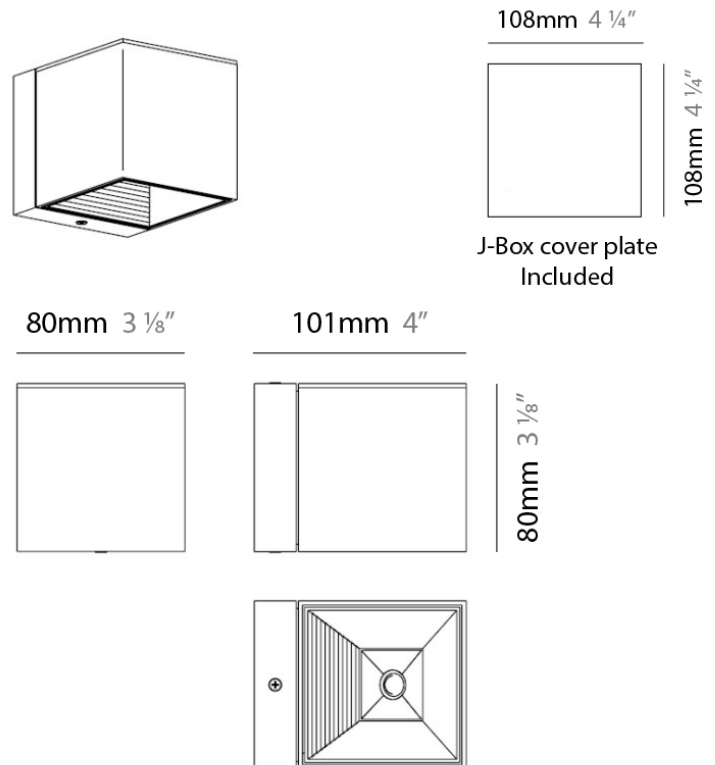

DAU SURFACE

D93146

PROJECT	
TYPE	
NOTES	
QUANTITY	
DATE	

GENERAL

Series: Dau
Brand: Milan
Division: Design
Mounting Type: Surface
Mounting Location: Wall

PHYSICAL

Shape: Cube
Length (mm): 110
Length (in): 4 ⁵/₁₆
Height (mm): 110
Height (in): 4 ⁵/₁₆
Extension (mm): 101
Extension (in): 4.0
Weight (kg): 0.91
Weight (lbs): 2
Fixture Finish: SST
Fixture Material: Metal

ELECTRICAL

Number of Lamps: 1
Lamp Type: LED
Max. Wattage Per Lamp (W): 4
Dimming: Electronic Low Voltage Dimming
Input Voltage (V): 120

LED

Number of LEDs: 1
Color Temperature (°K): 2700 / 2900
Nominal Lumen (lm): 300
CRI: >80 CRI

OPTICAL

RATINGS AND CERTIFICATIONS

Certified By: CSA Certified to UL and CSA Standards
IP rating: IP20